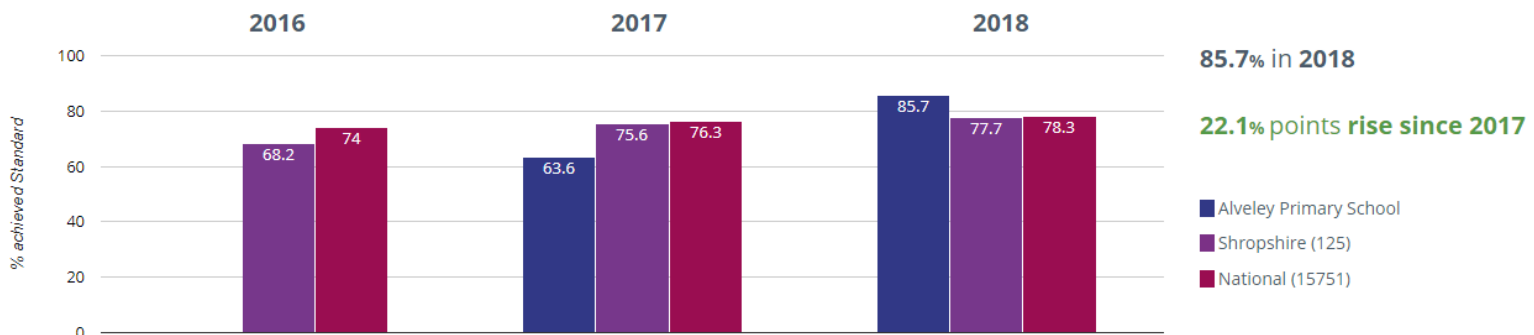

SATs results 3 Year trend Key stage 2

RWM - achieved standard

RWM - high attainers

Reading - achieved standard

Reading - high attainers

Reading - average scaled score

Writing - achieved standard

✎ Writing - high attainers

21.4% in 2018

12.3% points rise since 2017

■ Alveley Primary School
 ■ Shropshire (125)
 ■ National (15751)

+ Maths - achieved standard

78.6% in 2018

33.1% points rise since 2017

■ Alveley Primary School
 ■ Shropshire (125)
 ■ National (15751)

+ Maths - high attainers

14.3% in 2018

5.2% points rise since 2017

■ Alveley Primary School
 ■ Shropshire (125)
 ■ National (15751)

Maths - average scaled score

103.6 in 2018

5.1 points rise since 2017

GPS - achieved standard