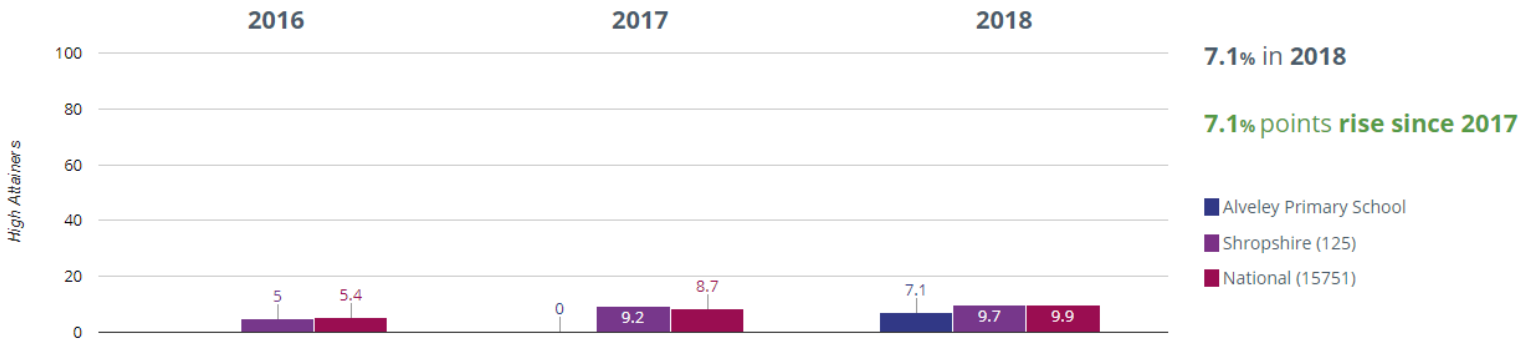

SATs results 3 Year trend Key stage 2

RWM - achieved standard

RWM - high attainers

Reading - achieved standard

Reading - high attainers

Reading - average scaled score

Writing - achieved standard

✎ Writing - high attainers

21.4% in 2018

12.3% points rise since 2017

■ Alveley Primary School
 ■ Shropshire (125)
 ■ National (15751)

+ Maths - achieved standard

78.6% in 2018

33.1% points rise since 2017

■ Alveley Primary School
 ■ Shropshire (125)
 ■ National (15751)

+ Maths - high attainers

14.3% in 2018

5.2% points rise since 2017

■ Alveley Primary School
 ■ Shropshire (125)
 ■ National (15751)

Maths - average scaled score

103.6 in 2018

5.1 points rise since 2017

GPS - achieved standard