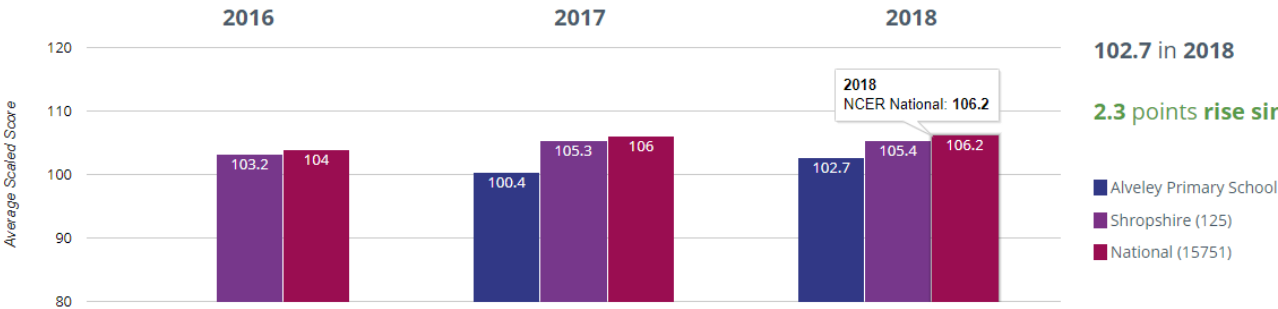

+ Maths - high attainers

14.3% in 2018

5.2% points rise since 2017

■ Alveley Primary School
 ■ Shropshire (125)
 ■ National (15751)

Maths - average scaled score

103.6 in 2018

5.1 points rise since 2017

GPS - achieved standard

71.4% in 2018

16.9% points rise since 2017

GPS - high attainers

14.3% in 2018

3.9% points drop since 2017

2018
Shropshire: 29.3

? GPS - average scaled score

102.7 in 2018

2.3 points rise since 2017

- Alveley Primary School
- Shropshire (125)
- National (15751)