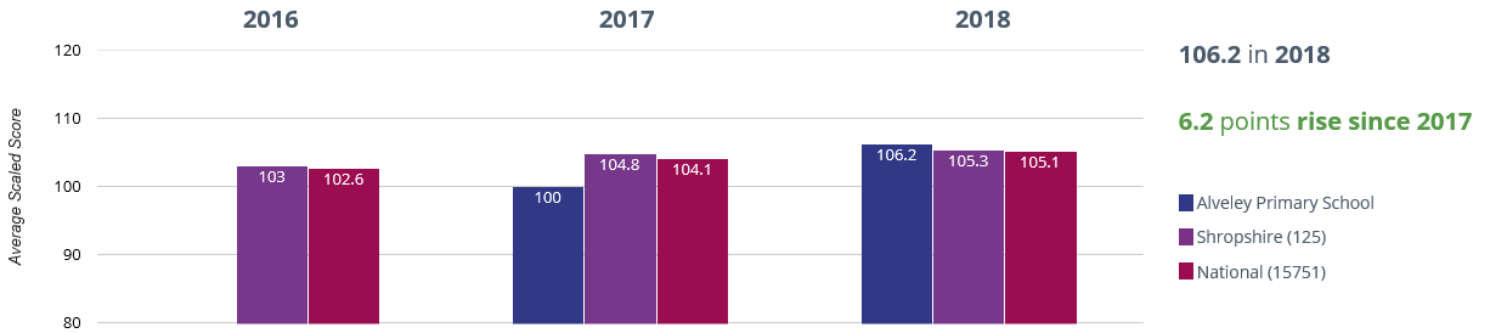

SATs results 3 Year trend Key stage 2

RWM - achieved standard

RWM - high attainers

Reading - achieved standard

Reading - high attainers

Reading - average scaled score

Writing - achieved standard

✎ Writing - high attainers

21.4% in 2018

12.3% points rise since 2017

■ Alveley Primary School
 ■ Shropshire (125)
 ■ National (15751)

+ Maths - achieved standard

78.6% in 2018

33.1% points rise since 2017

■ Alveley Primary School
 ■ Shropshire (125)
 ■ National (15751)

+ Maths - high attainers

14.3% in 2018

5.2% points rise since 2017

■ Alveley Primary School
 ■ Shropshire (125)
 ■ National (15751)

Maths - average scaled score

103.6 in 2018

5.1 points rise since 2017

GPS - achieved standard