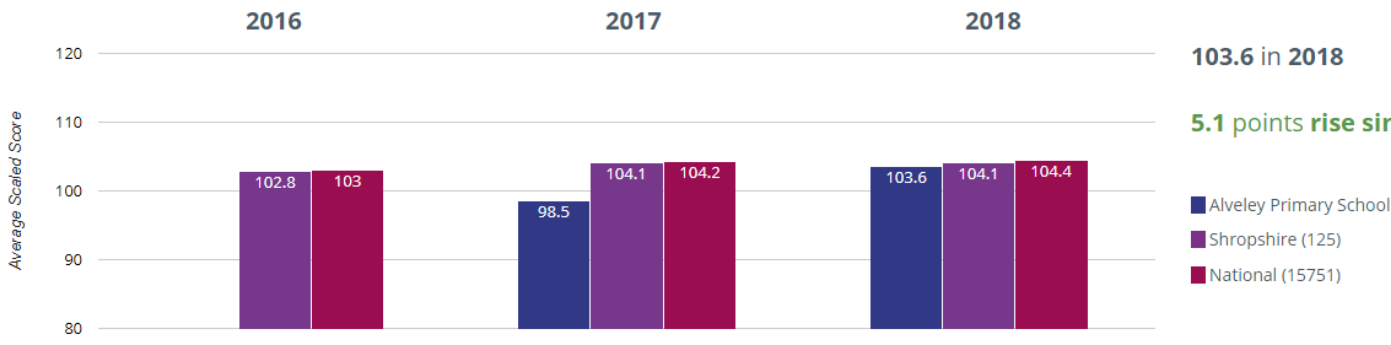

21.4% in 2018

12.3% points rise since 2017

■ Alveley Primary School
 ■ Shropshire (125)
 ■ National (15751)

+ Maths - achieved standard

78.6% in 2018

33.1% points rise since 2017

■ Alveley Primary School
 ■ Shropshire (125)
 ■ National (15751)

+ Maths - high attainers

14.3% in 2018

5.2% points rise since 2017

■ Alveley Primary School
 ■ Shropshire (125)
 ■ National (15751)

Maths - average scaled score

103.6 in 2018

5.1 points rise since 2017

GPS - achieved standard

71.4% in 2018

16.9% points rise since 2017

GPS - high attainers

14.3% in 2018

3.9% points drop since 2017

2018
Shropshire: 29.3

? GPS - average scaled score

102.7 in 2018

2.3 points rise since 2017

- Alveley Primary School
- Shropshire (125)
- National (15751)