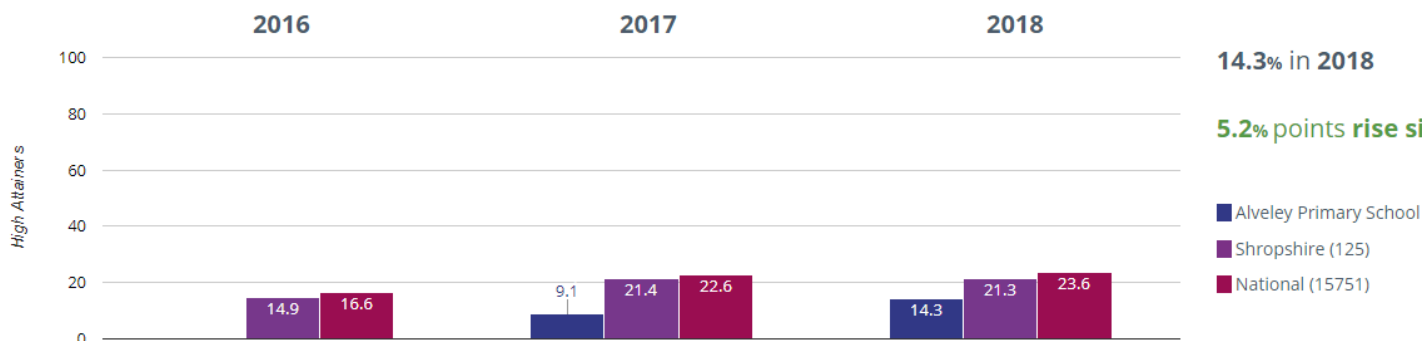

SATs results 3 Year trend Key stage 2

RWM - achieved standard

RWM - high attainers

Reading - achieved standard

Reading - high attainers

Reading - average scaled score

Writing - achieved standard

✎ Writing - high attainers

21.4% in 2018

12.3% points rise since 2017

■ Alveley Primary School
 ■ Shropshire (125)
 ■ National (15751)

+ Maths - achieved standard

78.6% in 2018

33.1% points rise since 2017

■ Alveley Primary School
 ■ Shropshire (125)
 ■ National (15751)

+ Maths - high attainers

14.3% in 2018

5.2% points rise since 2017

■ Alveley Primary School
 ■ Shropshire (125)
 ■ National (15751)

Maths - average scaled score

103.6 in 2018

5.1 points rise since 2017

GPS - achieved standard

71.4% in 2018

16.9% points rise since 2017

GPS - high attainers

14.3% in 2018

3.9% points drop since 2017

2018
Shropshire: 29.3

? GPS - average scaled score

102.7 in 2018