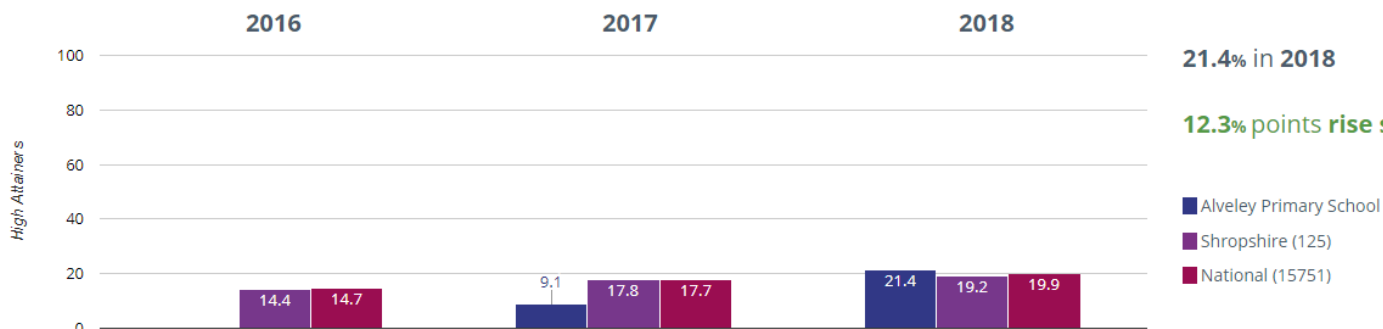

SATs results 3 Year trend Key stage 2

RWM - achieved standard

RWM - high attainers

Reading - achieved standard

Reading - high attainers

Reading - average scaled score

Writing - achieved standard

✎ Writing - high attainers

21.4% in 2018

12.3% points rise since 2017

■ Alveley Primary School
 ■ Shropshire (125)
 ■ National (15751)

+ Maths - achieved standard

78.6% in 2018

33.1% points rise since 2017

■ Alveley Primary School
 ■ Shropshire (125)
 ■ National (15751)

+ Maths - high attainers

14.3% in 2018

5.2% points rise since 2017

■ Alveley Primary School
 ■ Shropshire (125)
 ■ National (15751)

Maths - average scaled score

103.6 in 2018

5.1 points rise since 2017

GPS - achieved standard