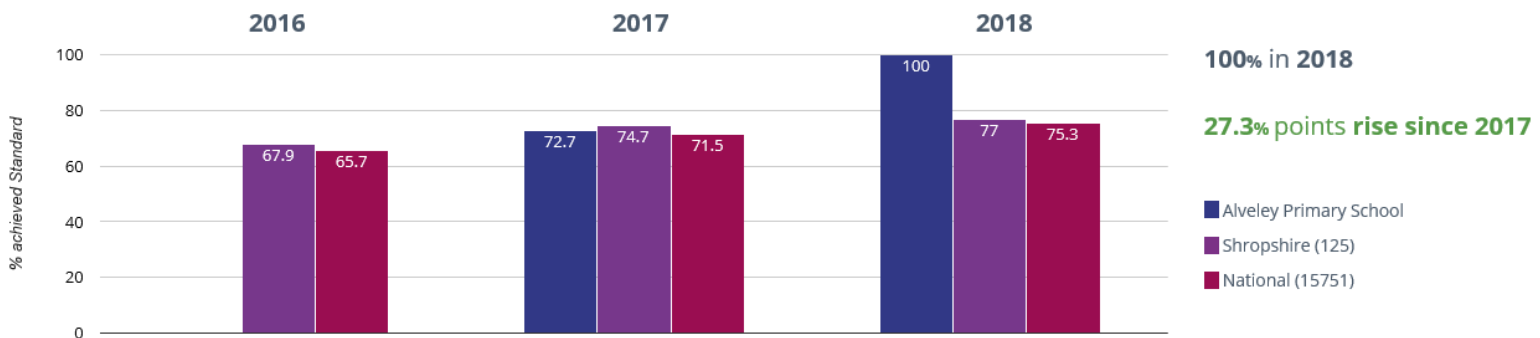

SATs results 3 Year trend Key stage 2

RWM - achieved standard

RWM - high attainers

Reading - achieved standard

Reading - high attainers

Reading - average scaled score

Writing - achieved standard

✎ Writing - high attainers

21.4% in 2018

12.3% points rise since 2017

■ Alveley Primary School
 ■ Shropshire (125)
 ■ National (15751)

+ Maths - achieved standard

78.6% in 2018

33.1% points rise since 2017

■ Alveley Primary School
 ■ Shropshire (125)
 ■ National (15751)