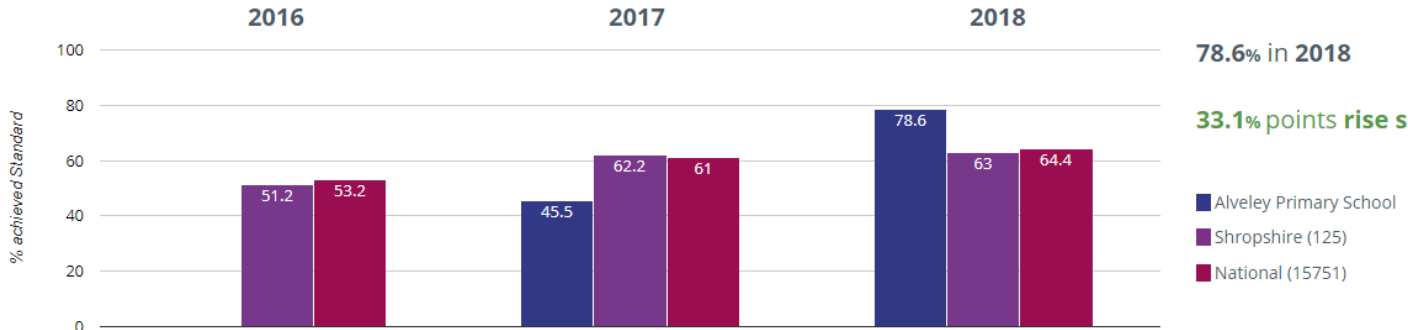

SATs results 3 Year trend Key stage 2

RWM - achieved standard

RWM - high attainers

Reading - achieved standard

Reading - high attainers

Reading - average scaled score

Writing - achieved standard

✎ Writing - high attainers

21.4% in 2018

12.3% points rise since 2017

■ Alveley Primary School
 ■ Shropshire (125)
 ■ National (15751)

+ Maths - achieved standard

78.6% in 2018

33.1% points rise since 2017

■ Alveley Primary School
 ■ Shropshire (125)
 ■ National (15751)

+ Maths - high attainers

14.3% in 2018

5.2% points rise since 2017

■ Alveley Primary School
 ■ Shropshire (125)
 ■ National (15751)

Maths - average scaled score

103.6 in 2018

5.1 points rise since 2017

GPS - achieved standard