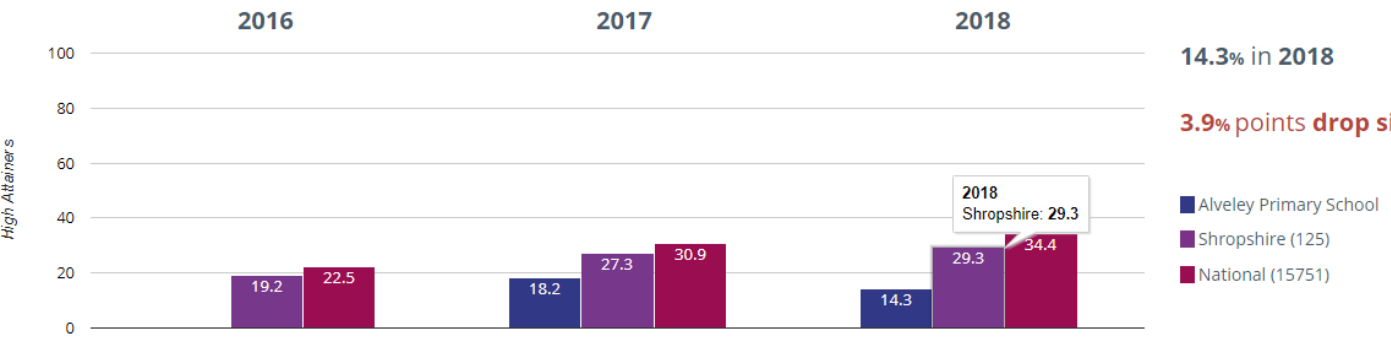

21.4% in 2018

12.3% points rise since 2017

■ Alveley Primary School
 ■ Shropshire (125)
 ■ National (15751)

+ Maths - achieved standard

78.6% in 2018

33.1% points rise since 2017

■ Alveley Primary School
 ■ Shropshire (125)
 ■ National (15751)

+ Maths - high attainers

14.3% in 2018

5.2% points rise since 2017

■ Alveley Primary School
 ■ Shropshire (125)
 ■ National (15751)

Maths - average scaled score

103.6 in 2018

5.1 points rise since 2017

GPS - achieved standard

71.4% in 2018

16.9% points rise since 2017

GPS - high attainers

14.3% in 2018

3.9% points drop since 2017

2018
Shropshire: 29.3

? GPS - average scaled score

102.7 in 2018