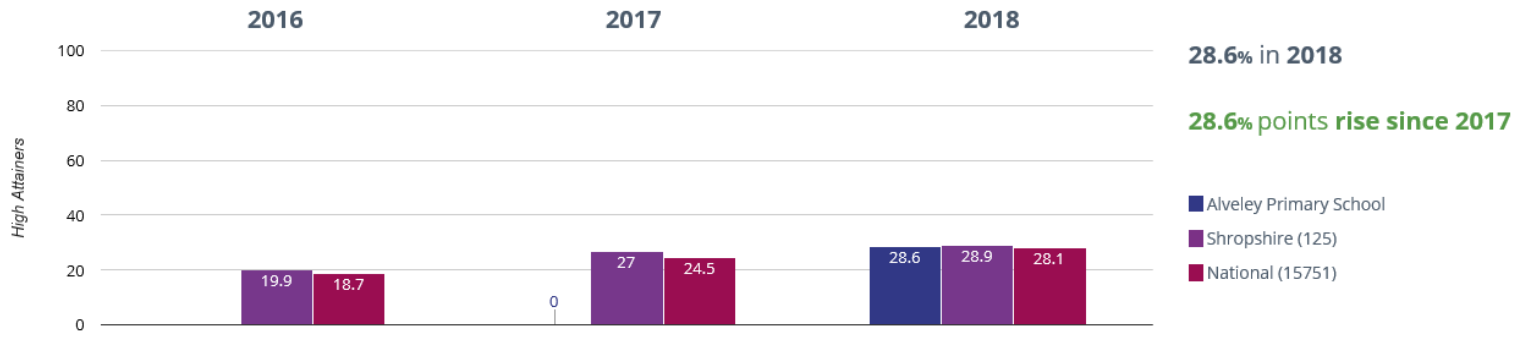

SATs results 3 Year trend Key stage 2

RWM - achieved standard

RWM - high attainers

Reading - achieved standard

Reading - high attainers

Reading - average scaled score

Writing - achieved standard

✎ Writing - high attainers

21.4% in 2018

12.3% points rise since 2017

■ Alveley Primary School
 ■ Shropshire (125)
 ■ National (15751)

+ Maths - achieved standard

78.6% in 2018

33.1% points rise since 2017

■ Alveley Primary School
 ■ Shropshire (125)
 ■ National (15751)

+ Maths - high attainers

14.3% in 2018

5.2% points rise since 2017

■ Alveley Primary School
 ■ Shropshire (125)
 ■ National (15751)

Maths - average scaled score

103.6 in 2018

5.1 points rise since 2017

GPS - achieved standard