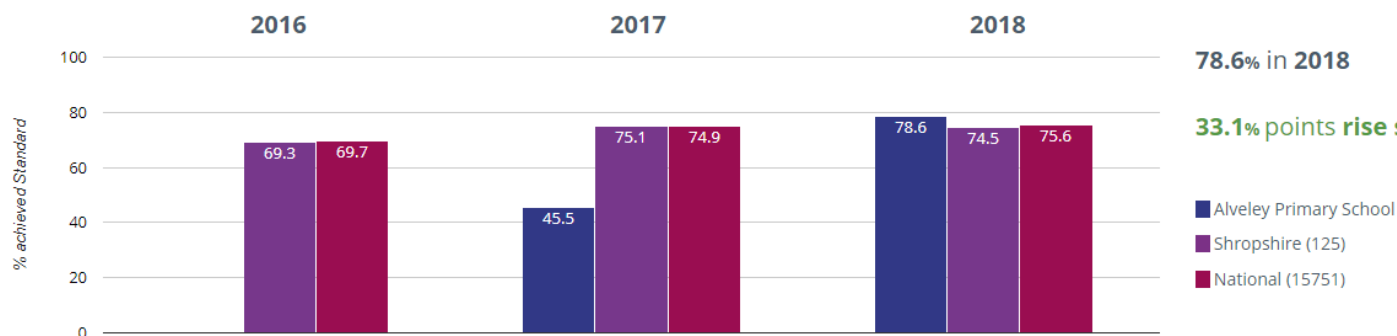

SATs results 3 Year trend Key stage 2

RWM - achieved standard

RWM - high attainers

Reading - achieved standard

Reading - high attainers

Reading - average scaled score

Writing - achieved standard

✎ Writing - high attainers

21.4% in 2018

12.3% points rise since 2017

■ Alveley Primary School
 ■ Shropshire (125)
 ■ National (15751)

+ Maths - achieved standard

78.6% in 2018

33.1% points rise since 2017

■ Alveley Primary School
 ■ Shropshire (125)
 ■ National (15751)

+ Maths - high attainers

14.3% in 2018

5.2% points rise since 2017

■ Alveley Primary School
 ■ Shropshire (125)
 ■ National (15751)

Maths - average scaled score

103.6 in 2018

5.1 points rise since 2017

GPS - achieved standard