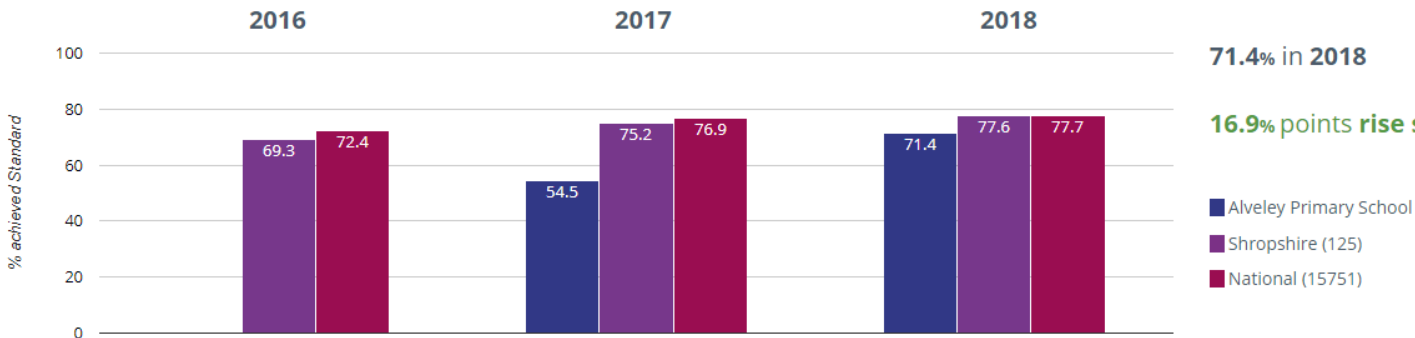

21.4% in 2018

12.3% points rise since 2017

■ Alveley Primary School
 ■ Shropshire (125)
 ■ National (15751)

+ Maths - achieved standard

78.6% in 2018

33.1% points rise since 2017

■ Alveley Primary School
 ■ Shropshire (125)
 ■ National (15751)

+ Maths - high attainers

14.3% in 2018

5.2% points rise since 2017

■ Alveley Primary School
 ■ Shropshire (125)
 ■ National (15751)

Maths - average scaled score

103.6 in 2018

5.1 points rise since 2017

GPS - achieved standard

71.4% in 2018

16.9% points rise since 2017

GPS - high attainers

14.3% in 2018

3.9% points drop since 2017

2018
Shropshire: 29.3

? GPS - average scaled score

102.7 in 2018